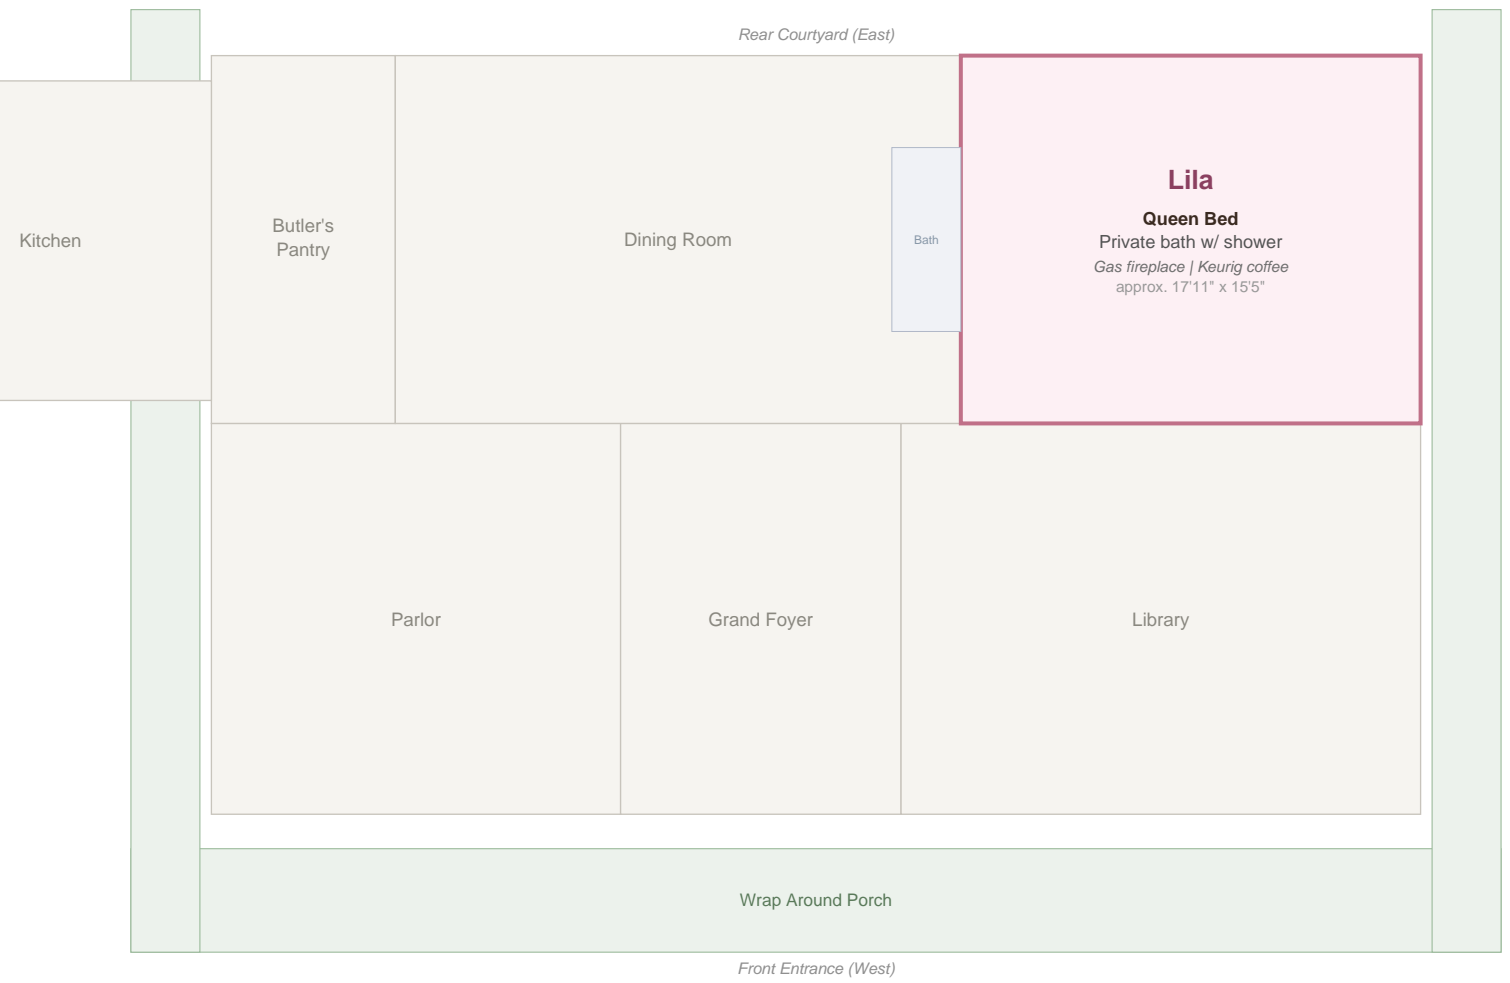

# First Floor — Reynolds Residence

2,664 Sq Ft | 12' Ceilings | Guest Room: Lila

Front faces West | Rear courtyard faces East

**Lila**